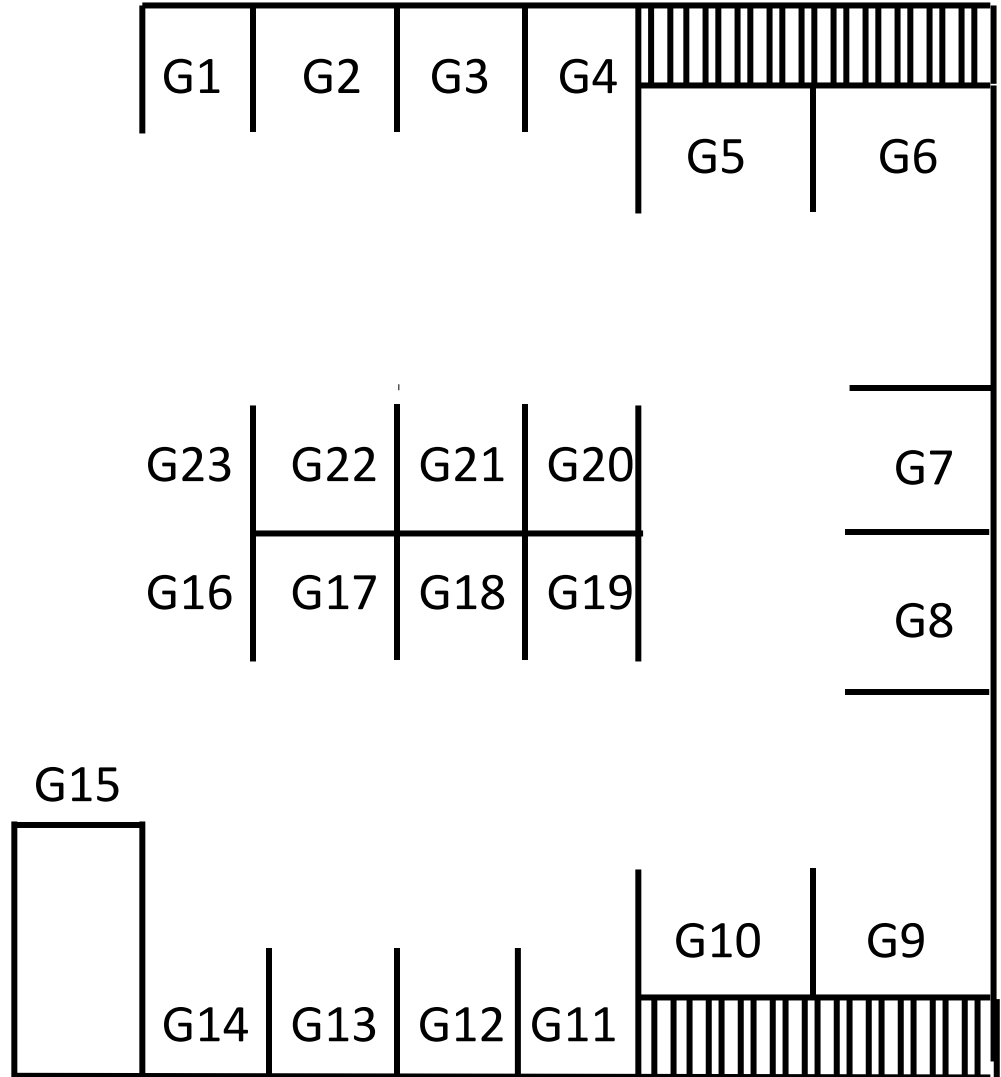

A3

ATRIUM

VENDOR BREAK ROOM

RESTROOMS

ENTRANCE

A1 | A2

A4

A5 | A6 | A7

A8 | A9

A15

A14 | A13

A12 | A11

A10

ATRIUM CAFÉ

A large rectangular area labeled "ATRIUM CAFÉ" containing a counter, two circular tables, and a chair.

FASHION SHOW

A large rectangular area labeled "FASHION SHOW" with a small rectangular box below it, representing a stage or podium.

POOL

DRESSING ROOMS

DRESSING ROOMS

**GRAND
BALLROOM**

REGENCY ALCOVE

ALCOVE
LOBBY
VENDOR
BREAK